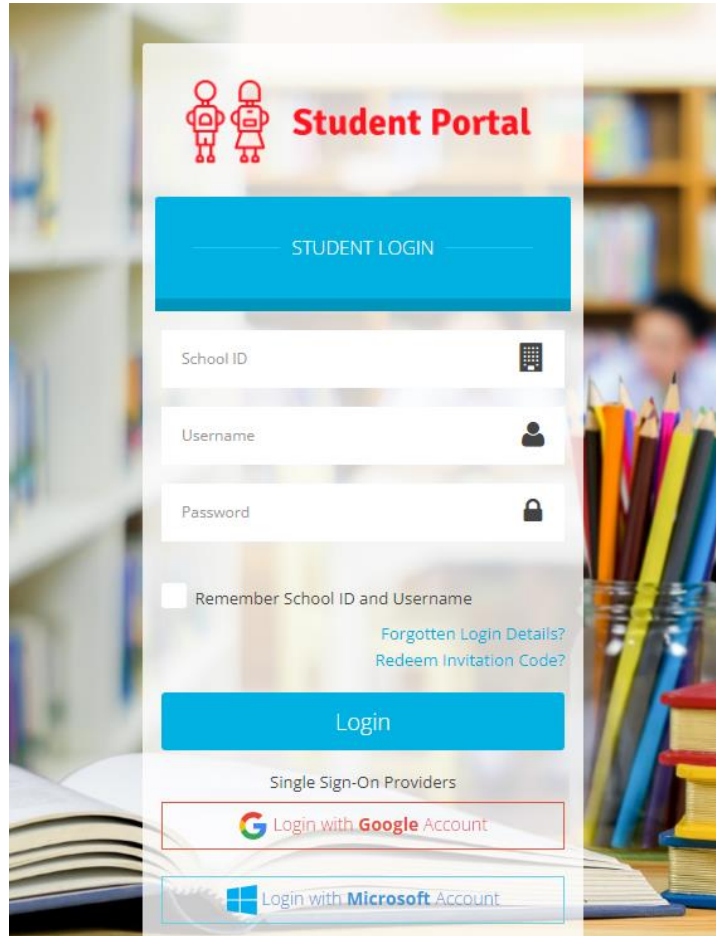

Logging in to the Student Portal

1. Open a web browser and go to:
www.bromcomvle.com