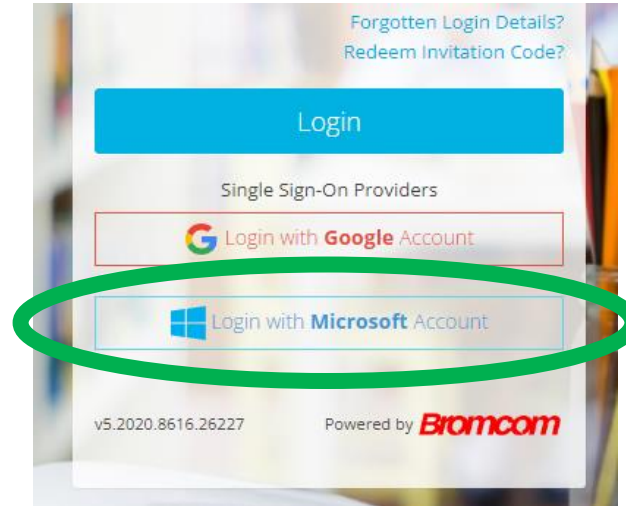

2. Click 'Login with Microsoft Account' and enter your school email and password