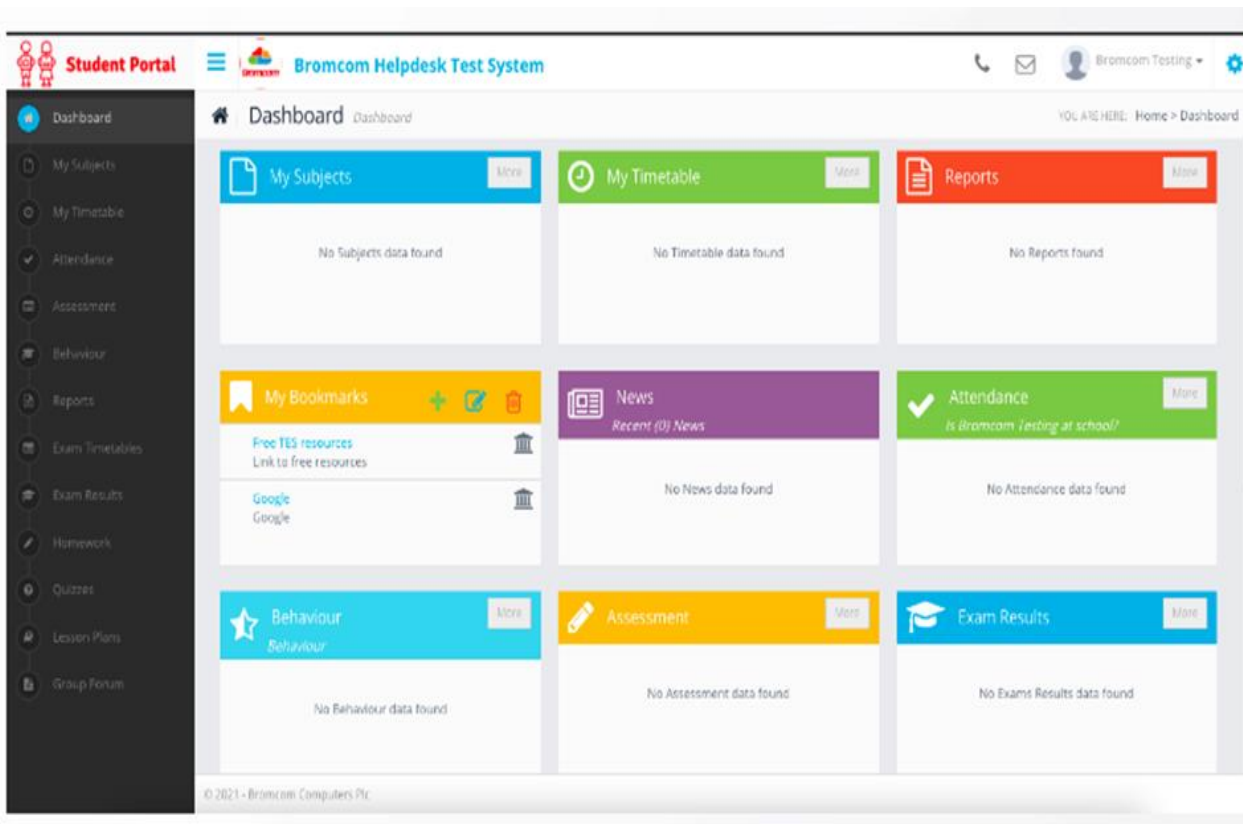

We will be using Bromcom Student Portal to communicate with students.

We will no longer use Class Charts and you must no longer use the platform.

In the Student Portal you will be able to view:

- **Timetable**
- **Homework (View and Submit)**
- **Behaviour**
- **Attendance**
- **School Reports**